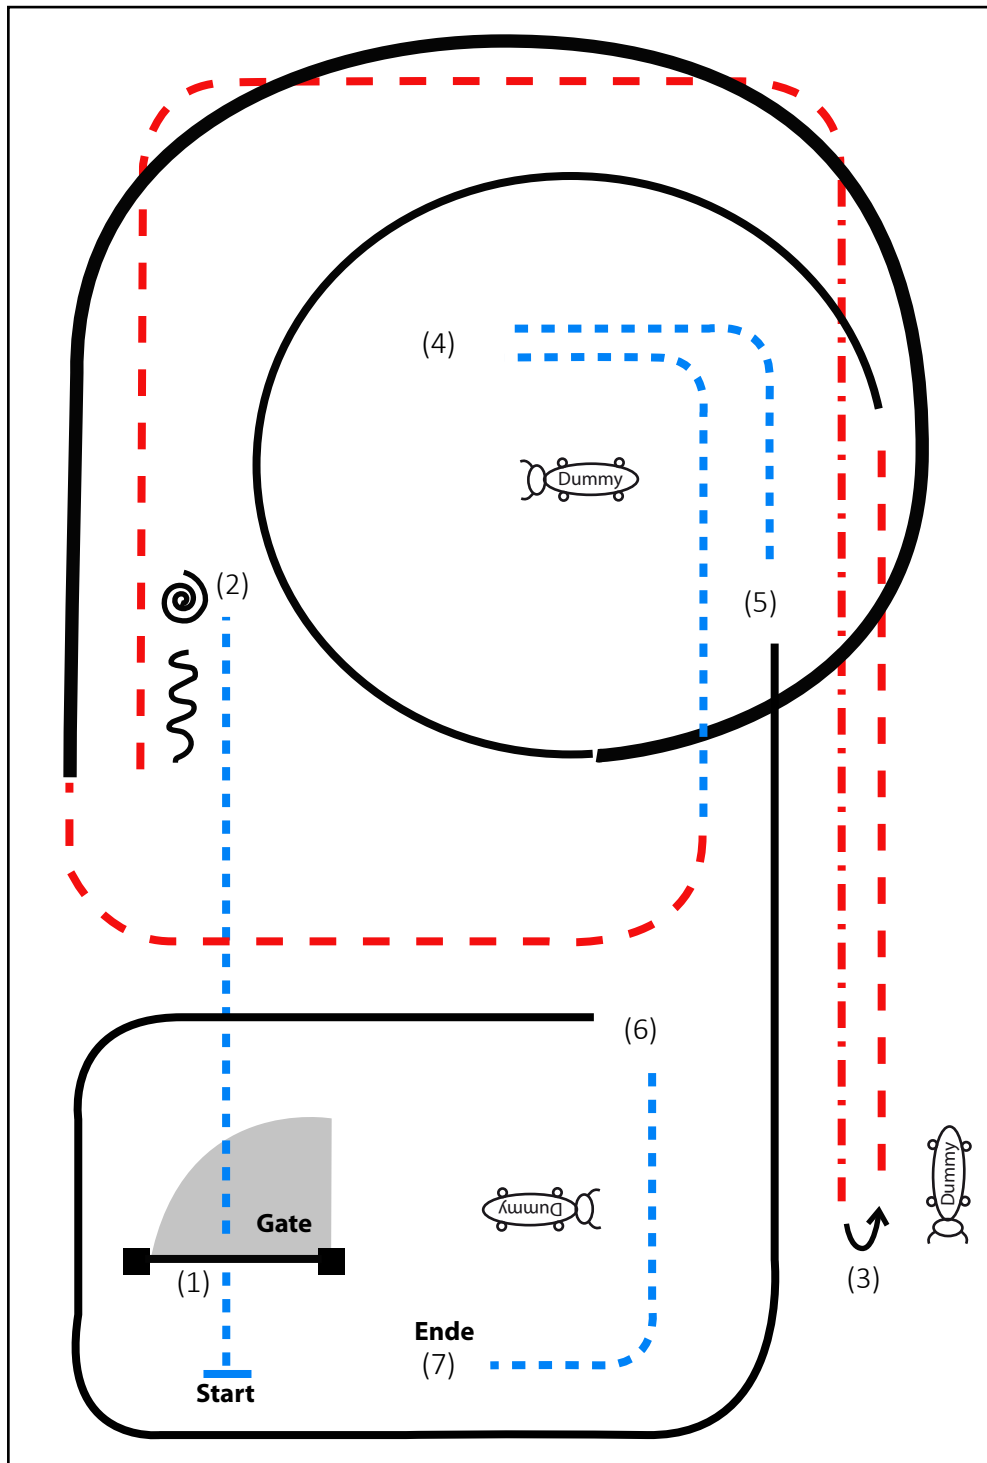

DRY WORK

- (1) Open/Close Gate
- (2) Stop, 360° Turn (left or right)
- (3) Rollback (left)
- (4) Head Shot
- (5) Hip/Heel Shot
- (6) Head Shot
- (7) Hip/Heel Shot

Turn	
Back	
Extended Lope	
Lope	
Extended Trot	
Trot	
Walk	
Rollback	